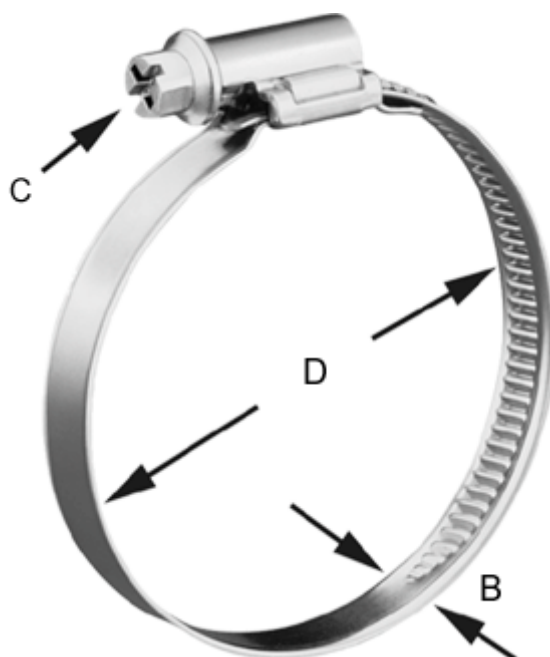

Article number: 021366703026

Description: Worm Drive Hose Clip
TORRO 20-32/12 C7 W3

Measures

C (screw type) = C7 - 7mm

Diameter D = 20-32

Width B = 12.0